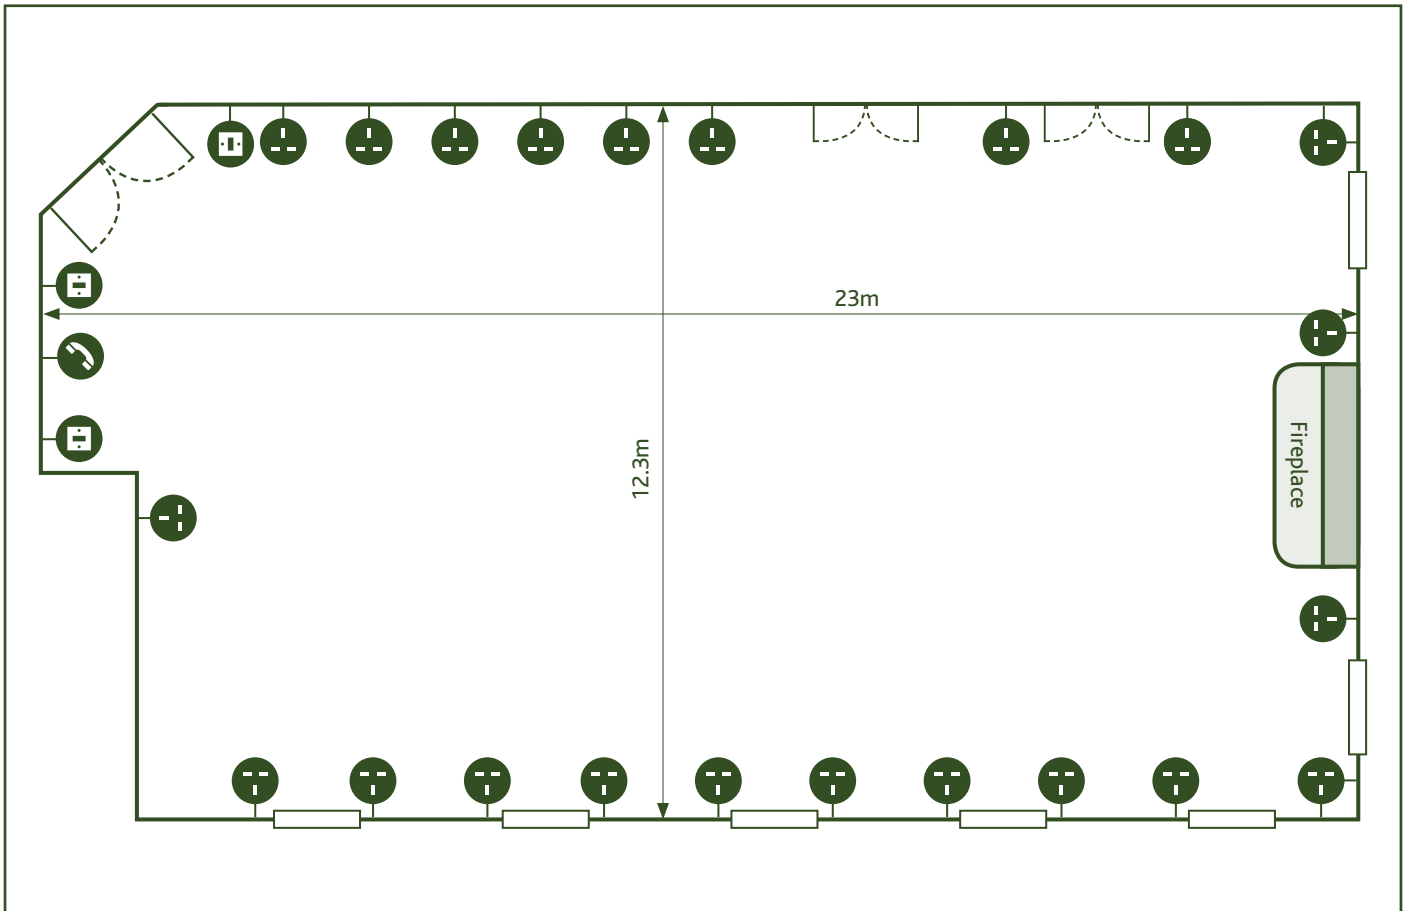

BENTLEY'S LOUNGE

Room Specification

CAPACITIES

Cabaret	130
Theatre	250
Classroom	120

DIMENSIONS (m)

Room size	23 x 12.5
Total floor size	287.5m ²
Ceiling height	2.7 - 3.3

KEY

Light switch	
Power supply	
Telephone	